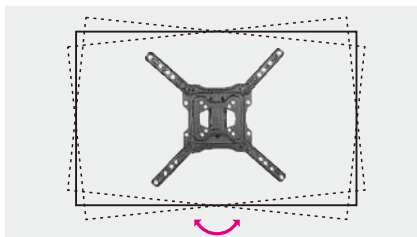

## Swivel Led/curved Tv Wall Mount

Suitable for most 23" -55" Screens

New Design,  
New Experience

Screen Size  
23" ~ 55"

VESA Compatible  
200x100 200x200  
400x200 300x300  
400x300 400x400

Weight Capacity  
**40kg/88lbs**

Profile to Wall  
**49-482mm/  
1.9"-18.9"**

Tilt Range  
**+2° ~ -15°**

Swivel Range  
**+60° ~ -60°**

Screen Level  
**+3° ~ -3°**

Cable Management

Curved TV

**Free-Tilting Design**  
for multiple monitor viewing angles.

**Level Adjustment**  
ensures perfect positioning.

**Cable Management**  
keeps cables organized and protected.