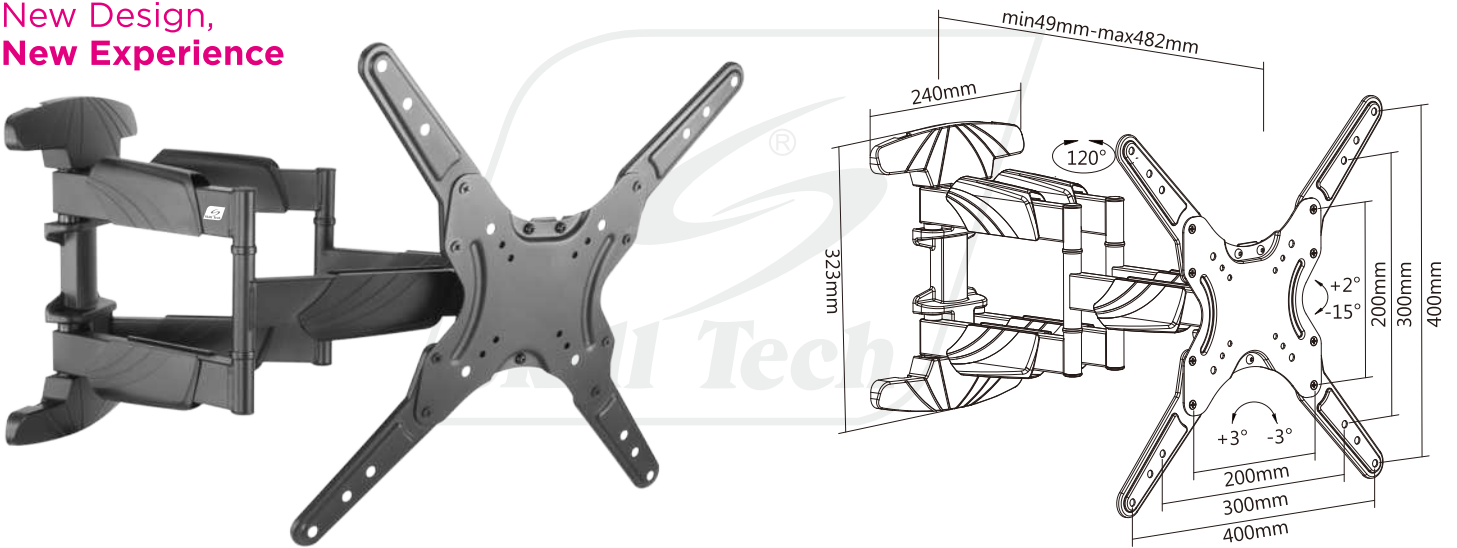

# SH50-446

## Swivel Led/curved Tv Wall Mount

Suitable for most 23" -55" Screens

New Design,  
New Experience

Screen Size  
23" ~ 55"

VESA Compatible  
200x100 200x200  
400x200 300x300  
400x300 400x400

Weight Capacity  
**40kg/88lbs**

Profile to Wall  
**49-482mm/  
1.9"-18.9"**

Tilt Range  
**+2° ~ -15°**

Swivel Range  
**+60° ~ -60°**

Screen Level  
**+3° ~ -3°**

Cable Management

Curved TV

**Free-Tilting Design**  
for multiple monitor viewing angles.

**Level Adjustment**  
ensures perfect positioning.

**Cable Management**  
keeps cables organized and protected.